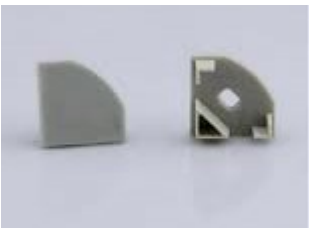

Technical Drawing

SKU No. C1919

Max. Length	2 meters (79 inches)
Width	18.5mm x 18.5mm (.73" x .73")
Materials	Extrusion: Anodized Aluminum Diffuser: Polycarbonate
Max. Power Consumption	3 W/ft (36 LED/ft)
Light Colors	3200-3500K (ww) 4500-4800K (nw) 5800-6200K (cw)
Diffuser	Frosted or Milky
Mounting	Surface mount w. mounting clips or double sided tape

End Caps

Mounting Clip