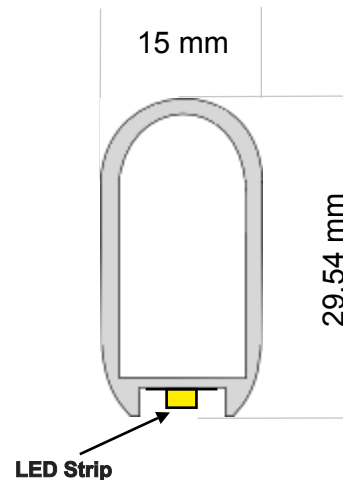

LED lighted Closet Rod SKU # FDL027

LED lighted closet rod

As one of our top 5 sellers this LED lighted closet rod, combines innovation and modern living like no other LED lighting system.

The center load capacity is a stunning 100 lbs at a length of 40". Rods longer than 40" require a center support.

Center Support

Side Mounts incl.

Technical data

SKU	FDL027
Materials	Extrusion: aluminum, Side Mount: metal Center Support: metal End Caps: plastic
Colors	Extrusion: silver Side mount: silver
Measurement Extrusion	06" x 1.2" Length: up to max. 8'
Light Color Options	3200K 4500K 6000K
Max. Power Consumption	2.88 W/ft (36 LEDs/ft.)
Mounting	side mount
Supplied with	76" power connecting wire w. Mini Connector or AMP plug

Technical drawing

We can manufacture the closet rods in increments of 1/16"!