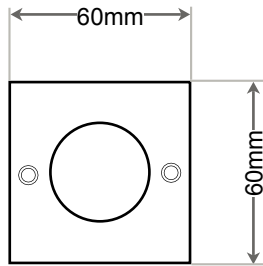

Product Specifications • LED Puck Light PLL-BN

Technical Drawing

Wire Length: 1460mm

SKU No. PLL-BN-4000 (natural white)

PLL-BN-6000 (cool white)

Voltage(V)	DC12V
Light source	1pcs COB LED
Power(W)	3.5W
CRI	>80
CCT	NW 4200-4500K/CW 6000-6500K
Beam angle	120°
Luminous flux	280lm
Material	Aluminum, PC
Finish	Silver grey
IP rated	IP20
Certificate	UL E466870, CE