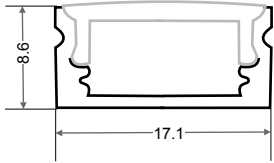

SKU No. AS1

Technical Drawing

Max. Length	2.5 meters (98 inches)
Width & Height	17.1mm x 8.6mm (.67" x .34")
Materials	Extrusion: Anodized Aluminum Diffuser: Plastic
Max. Power Consumption	3 W/ft (36 LED/ft) RGB 50/50 4.3w/ft
Light Colors	3200-3500K (ww) 4500-4800K (nw) 5800-6200K (cw) RGB
Diffuser	Frosted
Mounting	Surface mount with double sided mounting tape or mounting clips