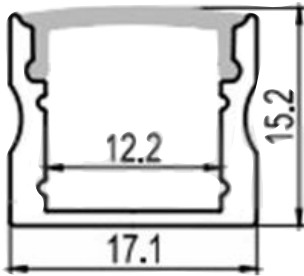

SKU No. AS2

Technical Drawing

Max. Length	98 in (2.5 M)
Width & Height	0.67" x 0.59" (17.1mm x 15.2mm)
Materials	Extrusion: anodized aluminum Diffuser: plastic
Max. Power Consumption	3 W/ft - 36 LED/ft (3528)
Light Colors	3200-3500K (warm white) 4500-4800K (natural white) 5800-6200K (cool white)
Diffuser Color	Frosted or milky
Mounting	Surface mount with clips or double sided tape