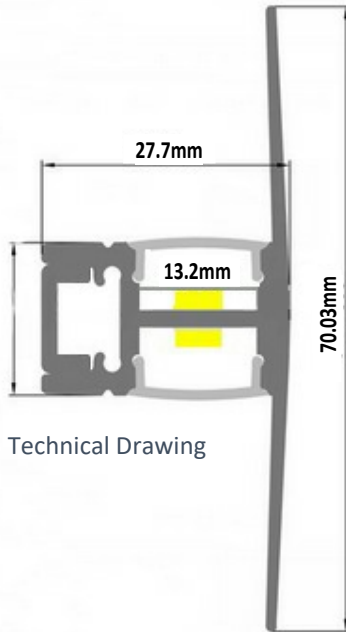

Product Specifications 'Cove'

SKU No. AW2

Max. Length	98.43 in (2.5 m)
Measurement (width x height)	1.09 in x 2.76 in (27.7 mm x 70.03 mm)
Materials	Extrusion: Aluminum Diffuser: Polycarbonate
Max. Power Consumption	6 W/ft (72 LED/ft) - 3528 8.7 W/ft (18 LED/ft - 5050, RGB)
Light Colors	3200-3500K (warm white) 4500-4800K (natural white) 5800-6200K (cool white)
Diffuser Color	Milky
Mounting	Surface mount w. clips

End Caps

Mounting Clips